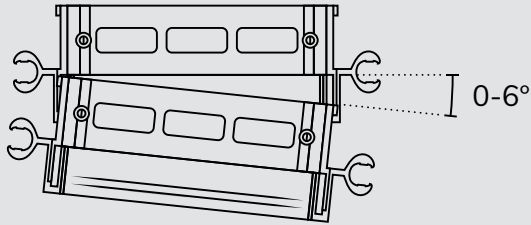

CHANNEL & TRENCH DRAINS

Quik-Turn™ Radius Coupling

Applications

The ideal solution for applications such as:

- Athletic tracks
- Curved paths
- Swimming pools
- Spa areas
- Gardens and parks
- etc.

Material

UV protected PVC

Load recommendation

Load Class B125 / C250 in accordance with EN1433: 2003

- Maximum load 23.9 t / 52,690 lbs (B125 Quik-Turn™ only)
- Maximum load 27.3 t / 60,186 lbs (C250 in combination with Pro Series channel)

Part number	Description	Colour	Packaging Quantity (pcs)
Quik-Turn™ Radius Coupling			
0800 6112 029	Quik-Turn™ Radius Coupling. 12.7 cm (5")	Light Grey	9
Pro Series Channel System			
0800 6112 024	Deep Pro Series Profile Channel Drain 12.7 cm x 1 m (5")	Light Grey	10
0800 6112 009	Pro Series Light Traffic Channel Grate 12.7 cm x 50.8 cm (5")	Light Grey	10
Grate should be recessed 3 mm below finish grade in non-traffic applications. Grate should be recessed 3 mm to 6 mm in traffic applications			
Recommended accessories: Installation stake, outlets, end plugs (Not included in assortment – order separately)			

Technical benefits

- ✓ Individual couplings can be connected to each other to achieve curved sections
- ✓ Feature side ribs and thick channel walls for added strength
- ✓ Joints designed to withstand expansion and contraction
- ✓ Precision designed to work with Pro Series channel