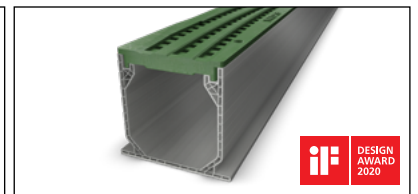

Mini Channel™ System

Do you have questions or require a personal consultation?

Feel free to contact your sales representative today to find out more.

Or visit our website for more information about our products: norma-drainage.com