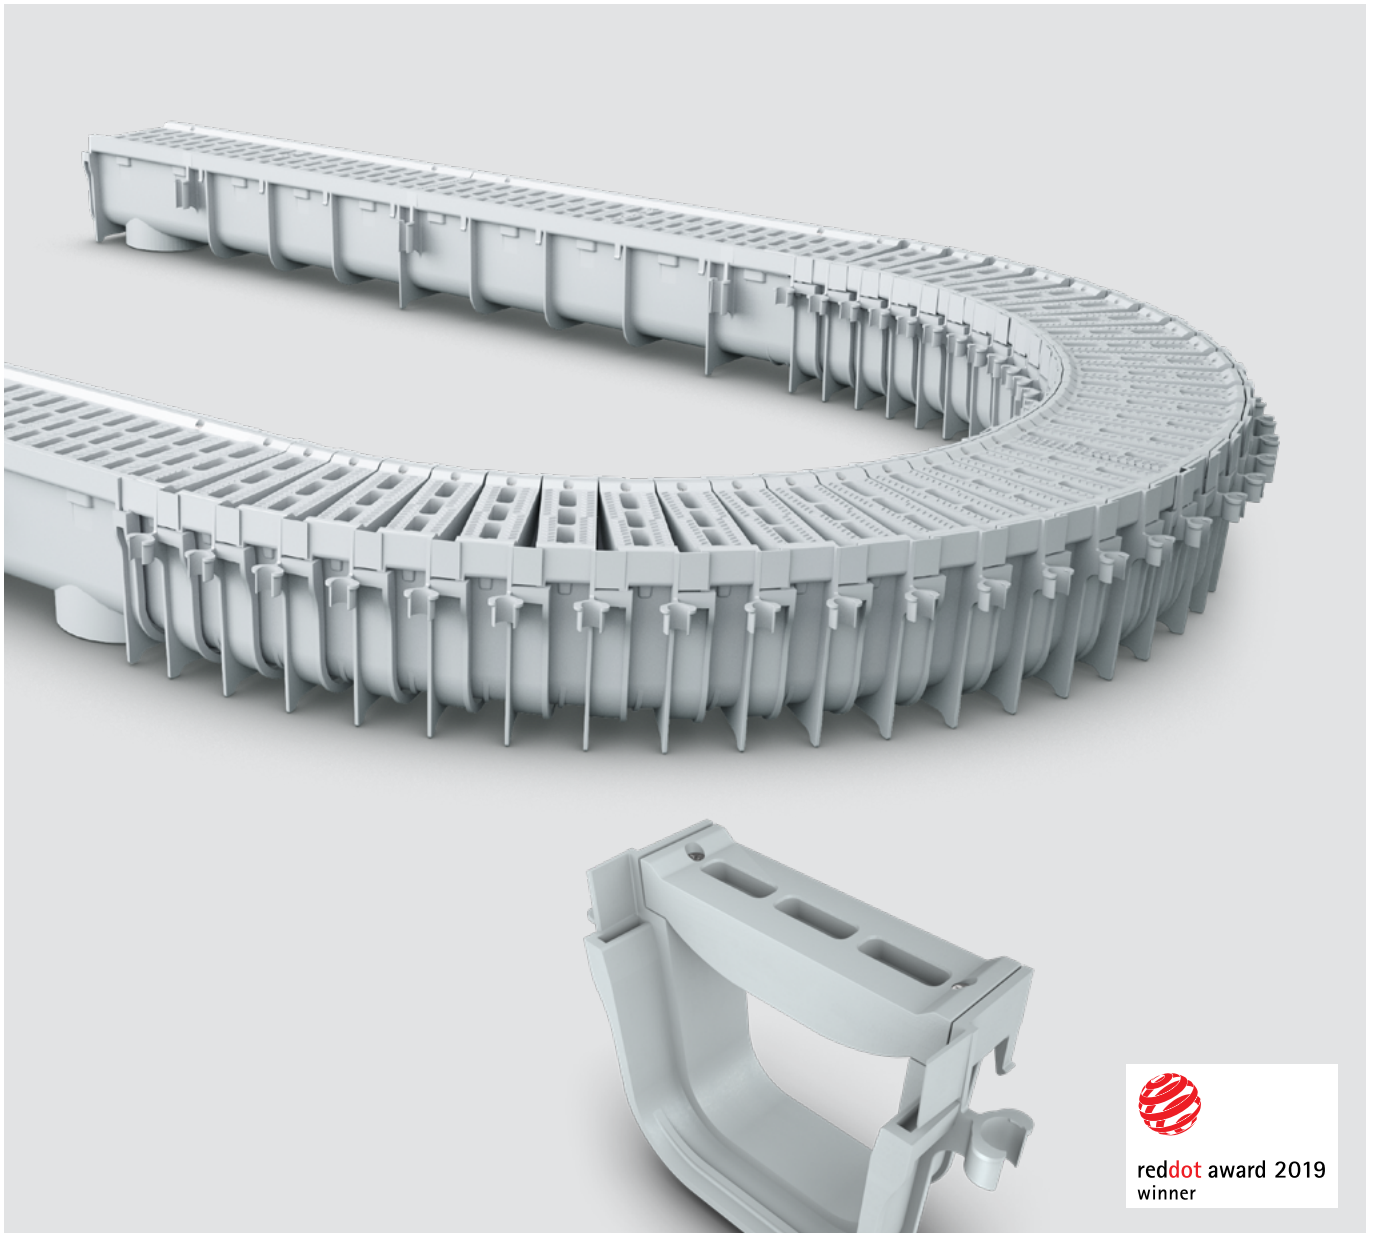

Quik-Turn™ Radius Coupling

Curved applications, effortlessly created

- ✓ Each coupling delivers up to 6° of angular deflection
- ✓ Durable alternative to polymer concrete products which can crack or break
- ✓ Achieve arcs and full circles that blend seamlessly with the environment
- ✓ Designed to be easily connected with our Pro Series channels

CHANNEL & TRENCH DRAINS

Quik-Turn™ Radius Coupling

Applications

The ideal solution for applications such as:

- Athletic tracks
- Curved paths
- Swimming pools
- Spa areas
- Gardens and parks
- etc.

Material

Part number	Description	Colour	Packaging Quantity (pcs)
Quik-Turn™ Radius Coupling			
0800 6112 029	Quik-Turn™ Radius Coupling. 12.7 cm (5")	Light Grey	9
Pro Series Channel System			
0800 6112 024	Deep Pro Series Profile Channel Drain 12.7 cm x 1 m (5")	Light Grey	10
0800 6112 009	Pro Series Light Traffic Channel Grate 12.7 cm x 50.8 cm (5")	Light Grey	10
Grate should be recessed 3 mm below finish grade in non-traffic applications. Grate should be recessed 3 mm to 6 mm in traffic applications			
Recommended accessories: Installation stake, outlets, end plugs (Not included in assortment – order separately)			

Technical benefits

- ✓ Individual couplings can be connected to each other to achieve curved sections
- ✓ Feature side ribs and thick channel walls for added strength
- ✓ Joints designed to withstand expansion and contraction
- ✓ Precision designed to work with Pro Series channel