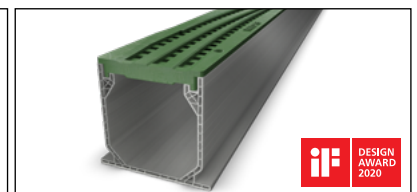

Mini Channel™ System

Do you have questions or require a personal consultation?

Feel free to contact your sales representative today to find out more.

Or visit our website for more information about our products: norma-drainage.com