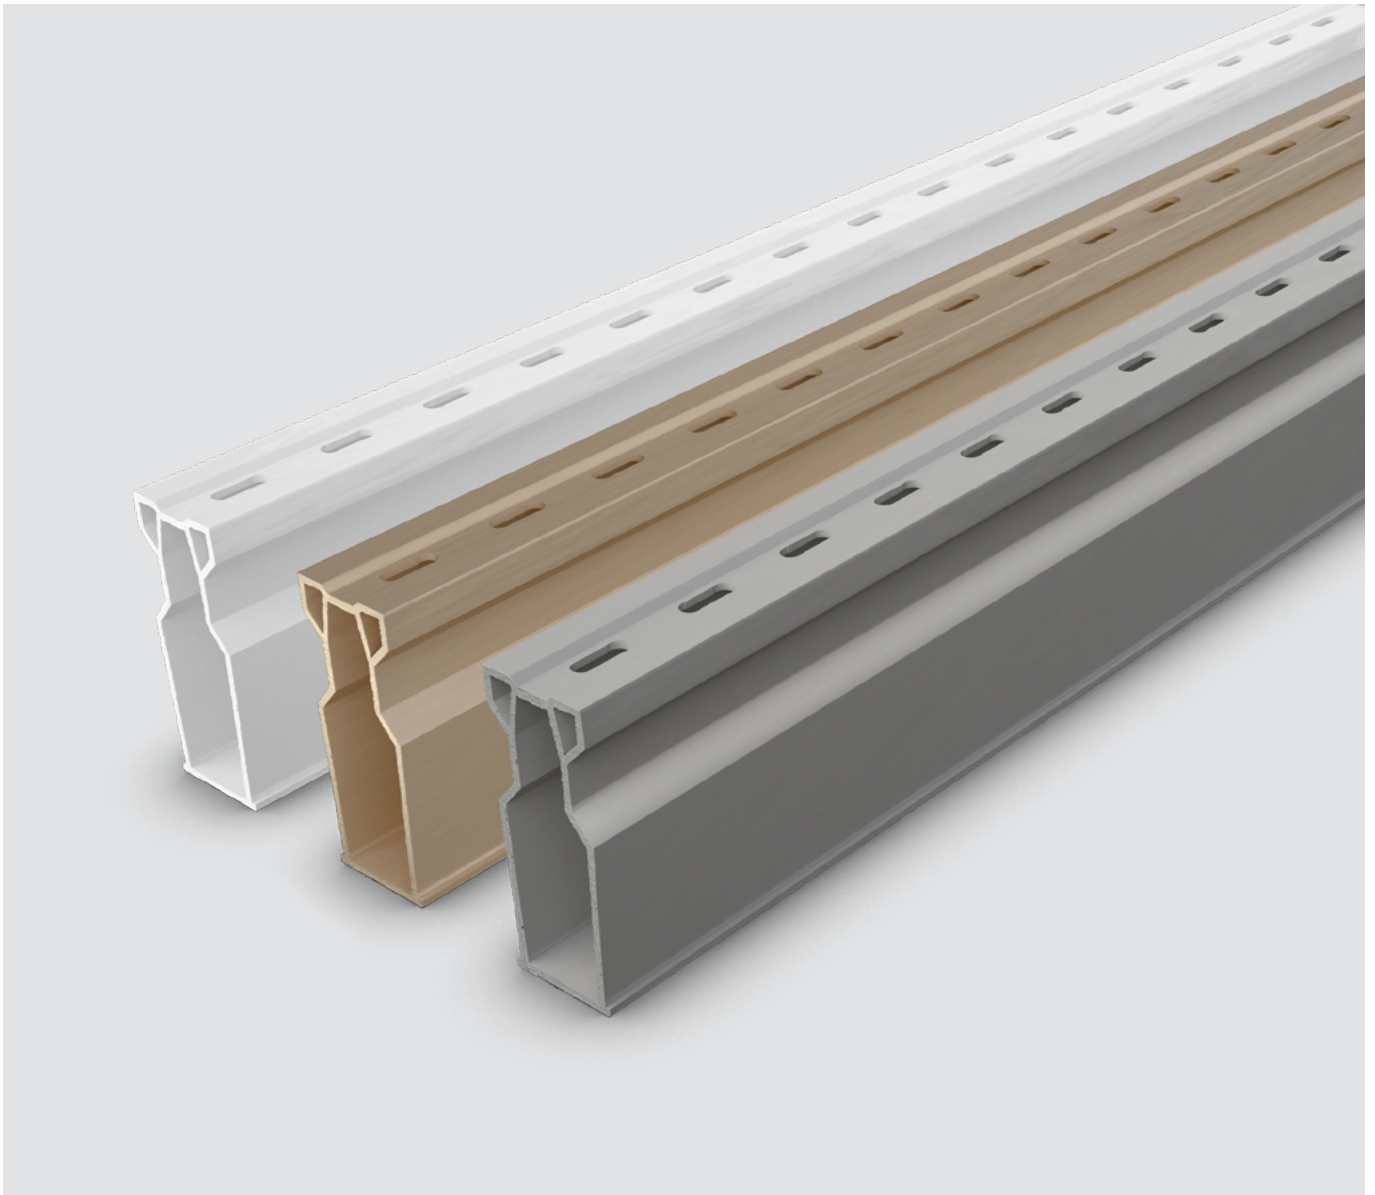

Micro Channel™

Integrated grate and channel design combines an ultra-thin profile with significant installation cost savings

- ✓ Three different colour options available for a perfect environmental blend in
- ✓ All channel components are chemical resistant, rustproof and maintenance free
- ✓ Combined grate and channel design delivers a far quicker installation time
- ✓ Parallel arrangement of grate openings and a recessed grate design combine high strength with effective runoff capture

CHANNEL & TRENCH DRAINS

Micro Channel™

Grate Opening 5 x 16 mm

Applications

Designed for residential applications and pedestrian traffic including:

- Doorway thresholds
- Spas
- Swimming pools
- Patios

Material

UV protected PVC channel and grate

Load recommendation

Load Class A15 in accordance with EN1433: 2003

- Maximum load 1.7 t / 3,748 lbs
- Recommended for pedestrians, bicycles and wheelchair traffic
- Heel-proof

Technical benefits

- ✓ Each section comes with a coupler to connect the channels together
- ✓ Additional parts allow easy application of the system around the edge of landscaped patios and pavements
- ✓ Channel sections snap together easily to make installation fast and simple
- ✓ Lightweight design ensures easy handling