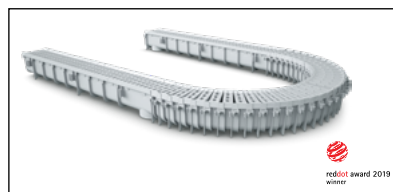

Micro Channel™ is part of a broad portfolio. Discover more!

Quik-Turn™ Radius Coupling