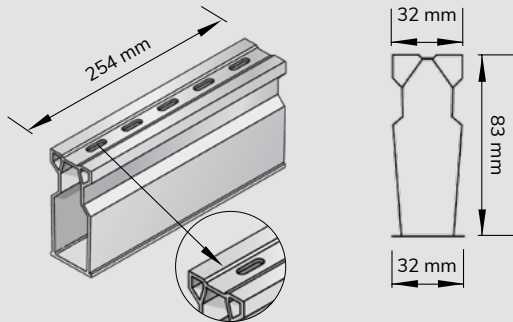

Micro Channel™

Integrated grate and channel design combines an ultra-thin profile with significant installation cost savings

- ✓ Three different colour options available for a perfect environmental blend in
- ✓ All channel components are chemical resistant, rustproof and maintenance free
- ✓ Combined grate and channel design delivers a far quicker installation time
- ✓ Parallel arrangement of grate openings and a recessed grate design combine high strength with effective runoff capture

CHANNEL & TRENCH DRAINS

Micro Channel™

Grate Opening 5 x 16 mm

Applications

Designed for residential applications and pedestrian traffic including:

- Doorway thresholds
- Spas
- Swimming pools
- Patios

Material

UV protected PVC channel and grate

Load recommendation

Load Class A15 in accordance with EN1433: 2003

- Maximum load 1.7 t / 3,748 lbs
- Recommended for pedestrians, bicycles and wheelchair traffic
- Heel-proof