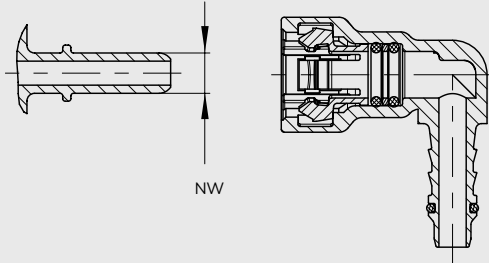

NORMAQUICK® S

Applications

NORMAQUICK® S connectors are ideal means for connecting fuel lines. They are designed to connect worldwide standardized spigots as per SAEJ2044 guidelines.

Material

Housing:	PA12-GF50
Retainer:	PA12-GF30
O-rings:	Inside housing: FPM & FVMQ; on fir tree: FPM

Part number	Description	ØNW*	Packaging quantity (pcs)
0715 6002 006	S NW 1/4" - 1/4" - 0°	1/4"	100
0715 6001 006	S NW 1/4" - 1/4" - 90°	1/4"	100
0715 6103 008	S NW 5/16" - 5/16" - 0°	5/16"	100
0715 6555 008	S NW 5/16" - 5/16" - 90°	5/16"	100
0715 6509 008	S NW 5/16" - 6 mm - 0°	5/16"	100
0715 6511 008	S NW 5/16" - 6 mm - 90°	5/16"	100
0715 6501 008	S NW 8 mm - 6 mm - 0°	8 mm	100
0715 6502 008	S NW 8 mm - 6 mm - 90°	8 mm	100
0715 6550 010	S NW 3/8" - 6 mm - 0°	3/8"	100
0715 6510 010	S NW 3/8" - 6 mm - 90°	3/8"	100
0715 6509 010	S NW 3/8" - 5/16" - 0°	3/8"	100
0715 6519 010	S NW 3/8" - 5/16" - 90°	3/8"	100
0715 6701 010	S NW 9.89 mm - 8 mm - 0°	9.89 mm	100
0715 6702 010	S NW 9.89 mm - 8 mm - 90°	9.89 mm	100
0715 6595 012	S NW 1/2" - 10 mm - 0°	1/2"	100
0715 6596 012	S NW 1/2" - 10 mm - 90°	1/2"	100
0715 6506 012	S NW 1/2" - 12 mm - 0°	1/2"	50
0715 6507 012	S NW 1/2" - 12 mm - 90°	1/2"	100
0715 6501 016	S NW 5/8" - 5/8" - 0°	5/8"	100
0715 6502 016	S NW 5/8" - 5/8" - 90°	5/8"	100

* NW (Nominal Width): Diameter of the connecting spigot

More benefits

- ✓ Compact design allows for assembly in narrow spaces
- ✓ No assembly tool required