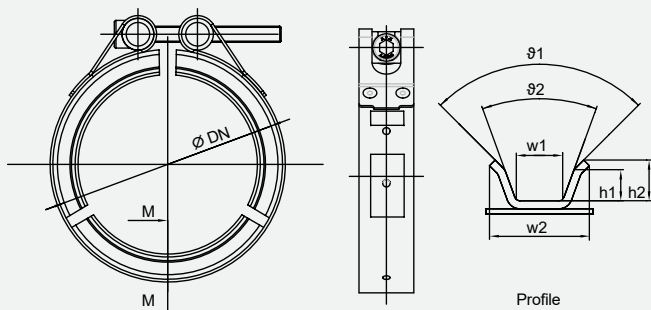

NORMACONNECT® V QRC

Applications

The V QRC Clamps are used in different segments of exhaust systems as well as turbocharger installations and offer excellent corrosion resistance properties.

Material

Group:	W3	W4	W5
Band & profile:	1.4510	1.4301	1.4571
Screw:	A2-70/A4-80		
Trunnions:	1.4305		

Part number	Description	Ø DN (mm)	Packaging quantity (pcs)	Profile dimensions					
				w1 (mm)	w2 (mm)	h1 (mm)	h2 (mm)	ϑ1	ϑ2
NORMACONNECT® V QRC									
06330580077	V-QRC 077 096	77	100	6.6	-	4.7	-	40°	-
06330578077	V-QRC 077 869	77	100	8.2	17.0	4.0	-	40°	-
06330579080	V-QRC 080 897	80	50	4.5	13.6	5.8	7.5	40°	70°
06330577080	V-QRC 080 2-0121	80	50	8.7	-	5.8	7.6	40°	90°
06332633082	V-QRC 082 0885	82	50	4.3	13.6	4	7.0	40°	-
06330576085	V-QRC 085 908	85	50	9.0	-	7.0	-	40°	-
06330575097	V-QRC 097 099	97	50	7.9	-	5.2	-	40°	-
06333633098	V-QRC 098 917	98	50	8.8	-	5.4	7.5	40°	90°
06330574103	V-QRC 103 097	103	50	6.5	-	3.6	5.05	40°	90°
06332633108	V-QRC 108 0884	108	50	13.6	-	4.0	7.0	40°	-
06334633112	V-QRC 112 015/P	112	30	6.5	-	7.8	-	40°	-
06332633115	V-QRC 115 933	115	50	7.9	-	5.4	7.8	40°	90°
06330571124	V-QRC 124 094	124	50	6.5	-	4.6	-	40°	-
06334633131	V-QRC 131 110/N4	131	50	6.5	20.0	7.2	-	40°	-
06334633135	V-QRC 135 015/P	135	50	6.5	-	7.8	-	40°	-
06331633143	V-QRC 143 101.D4	143	30	7.9	-	5.8	7.5	40°	90°
06334633145	V-QRC 145 015/P	145	50	6.5	-	7.8	-	40°	-
06334633146	V-QRC 155 110/N4	146	25	6.5	20.0	7.2	-	40°	-
06330572152	V-QRC 152 009	152	35	9.2	-	6.8	-	40°	-
06331633152	V-QRC 152 124/B5	152	30	7.9	-	5.8	7.0	40°	90°
06334633155	V-QRC 155 015/P	155	25	6.5	-	7.8	-	40°	-
06332633179	V-QRC 179 101 D4	179	50	7.9	-	5.3	7.5	40°	90°
06331633185	V-QRC 185 124/B5	185	30	7.9	-	5.8	7.5	40°	90°
06324632317	V-QRC 317	317	30	7.9	-	5.8	7.5	40°	90°
NORMACONNECT® V STC (with solid trunnion closure)									
06322632219	V-STC 219 101	219	30	7.9	-	5.8	7.5	40°	90°
06324632404	V-STC 404 P 015	404	40	6.5	-	7.8	-	40°	-

Do you have questions or require a personal consultation?

Feel free to contact our Automotive Aftermarket Team! Hotline +44 1635 574 005

Visit our website for more information about our Automotive Aftermarket products: norma-aftermarket.com